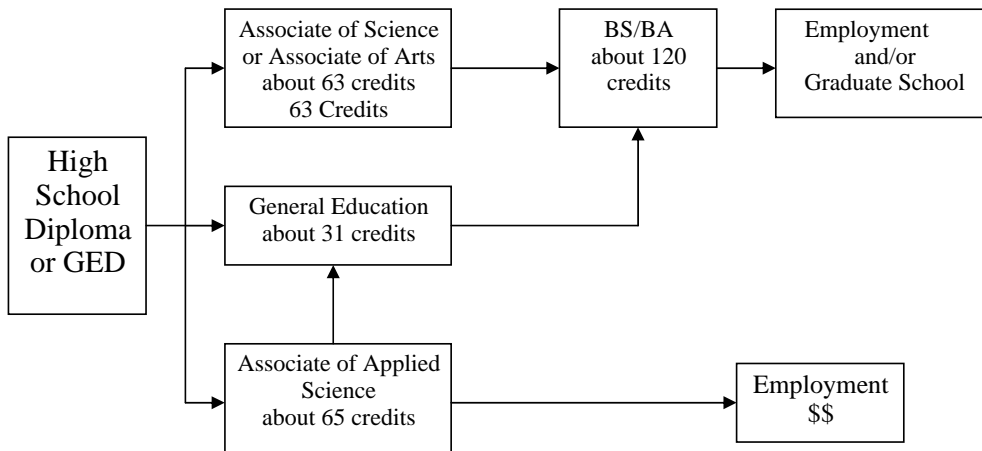

### Which Associate Degree is Best for Me?

---

**GE**  
31 credits

**Electives**  
32 credits

<ul style="list-style-type: none"> <li>3 American Institutions</li> <li>6 English</li> <li>3 Math</li> <li>4 Fitness for Life</li> <li>5 Fine Arts</li> <li>3 Humanities</li> <li>3 Social &amp; Behavioral Sciences</li> <li>3 Physical Science</li> <li>3 Life Science</li> <li>4 Natural Science Lab</li> <li>2-3 Individual Choice</li> <li>8 Foreign Language (AA Degree only)</li> </ul>	<p><u>Electives consist of:</u></p> <ul style="list-style-type: none"> <li>• Major prerequisites</li> <li>• Minor prerequisites</li> <li>• Exploratory courses</li> <li>• Courses recommended for your interests and goals</li> <li>• Certificate courses in job focused area</li> <li>• Courses you want to take</li> </ul>
------------------------------------------------------------------------------------------------------------------------------------------------------------------------------------------------------------------------------------------------------------------------------------------------------------------------------------------------------------------------------------------------	------------------------------------------------------------------------------------------------------------------------------------------------------------------------------------------------------------------------------------------------------------------------------------------------------------------------------

To graduate you need -> 63 credits and a minimum cumulative GPA of 2.00.  
Only courses numbered 1000 or higher count towards graduation

O