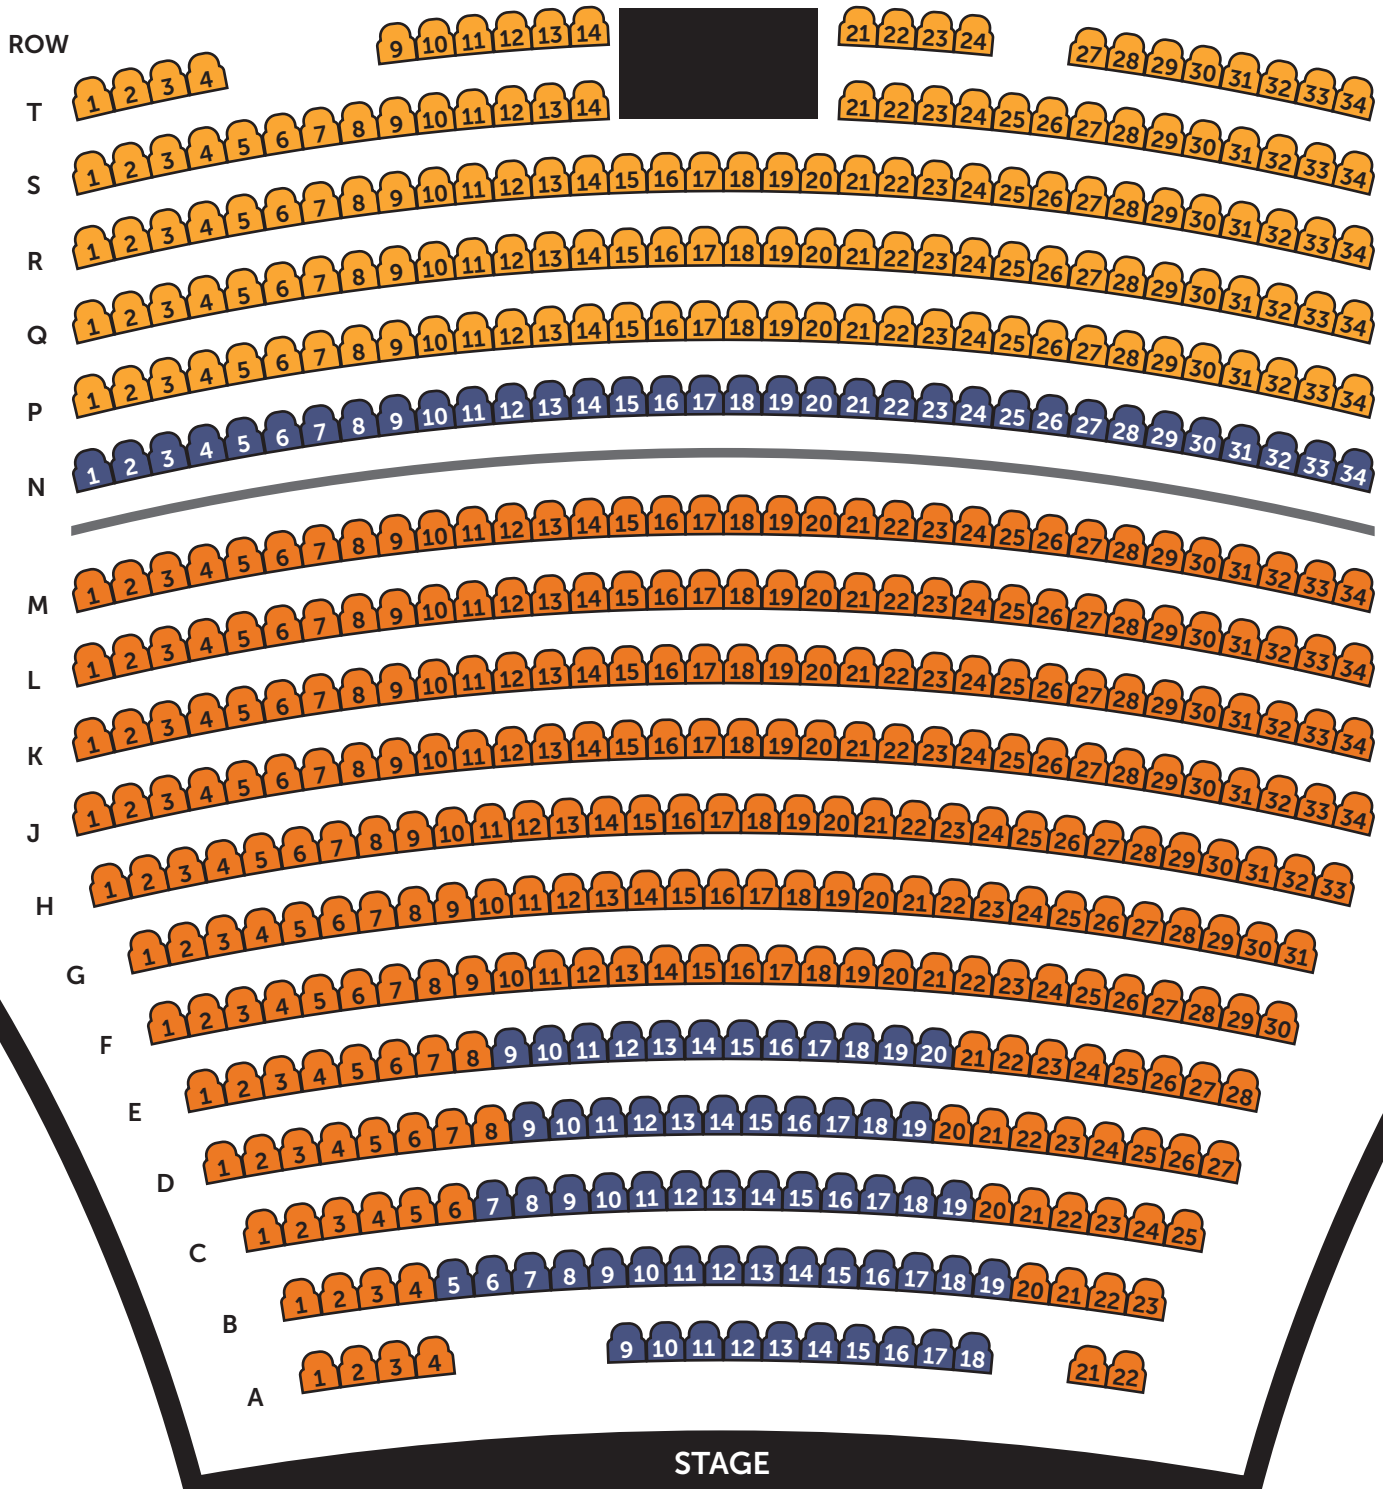

KIM CHRISTISON *Endowment*

SCHOLARSHIP FUND

SEAT NAMING CAMPAIGN

■ \$100 Henrik Ibsen

■ \$250 Moliere

■ \$500 Shakespeare

STAGE